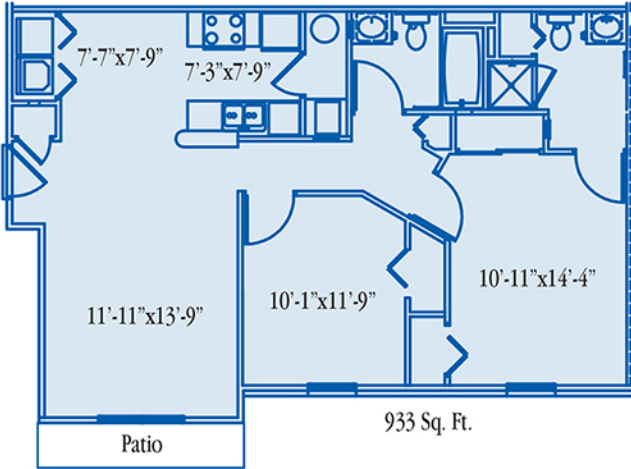

The Residences at Riverpointe Place

~ Floorplans ~

The Jefferson
Two Bedroom, Two Bath

The FoxFire
One Bedroom, One Bath

The Winchester
Two Bedroom, One Bath