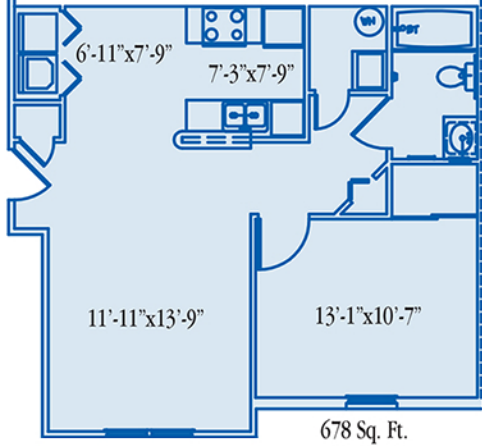

The Residences at Riverpointe Place

~ Floorplans ~

The Jefferson
Two Bedroom, Two Bath

The FoxFire
One Bedroom, One Bath

The Winchester
Two Bedroom, One Bath